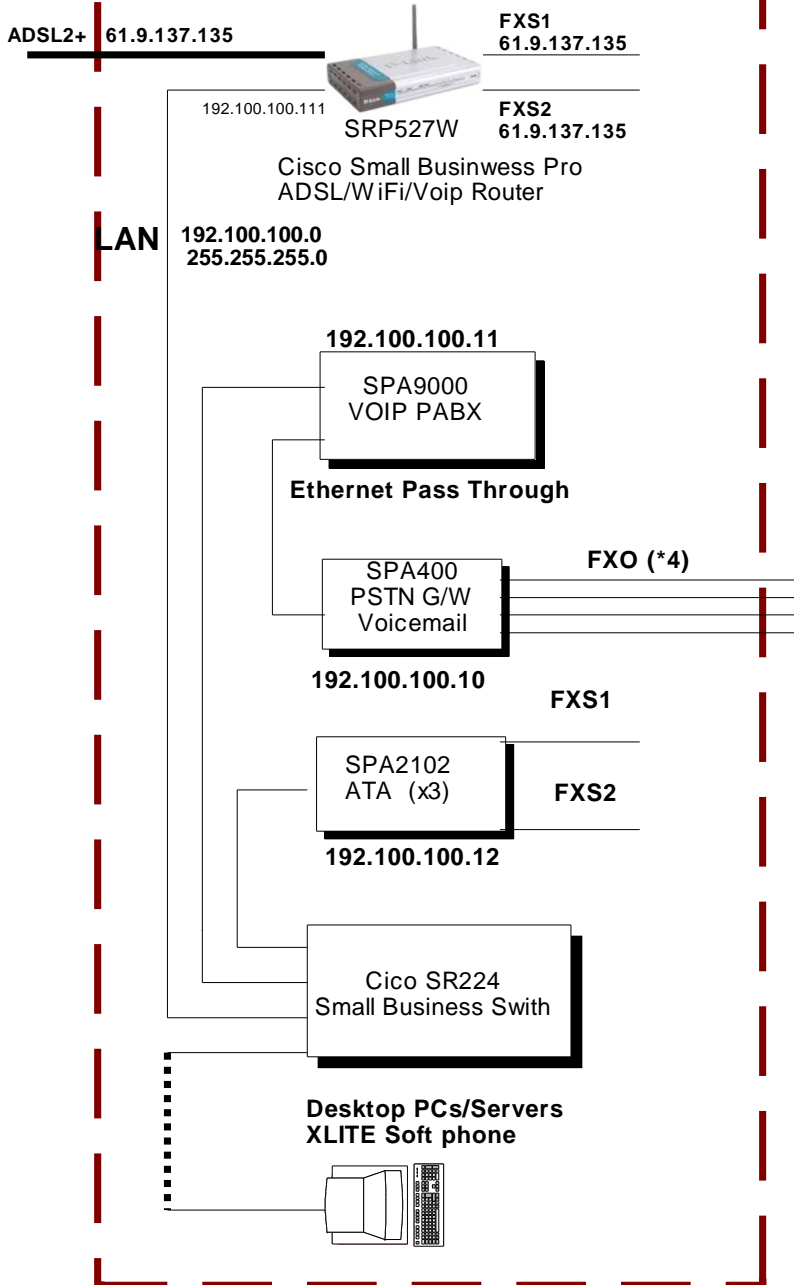

Main Office - Office interconnect via VPN

Second Office

Transmit Data/Voice Network Diagram

3/11/2012

7 Wendy Ct
Hampton Park
VIC 3976
+61 3 87878744
support@transmit.com.au

Mobile Remote Laptop - Access to Offices via VPN

Not at same time as point to point interoffice VPN
*Shrew VPN workaround to be tested