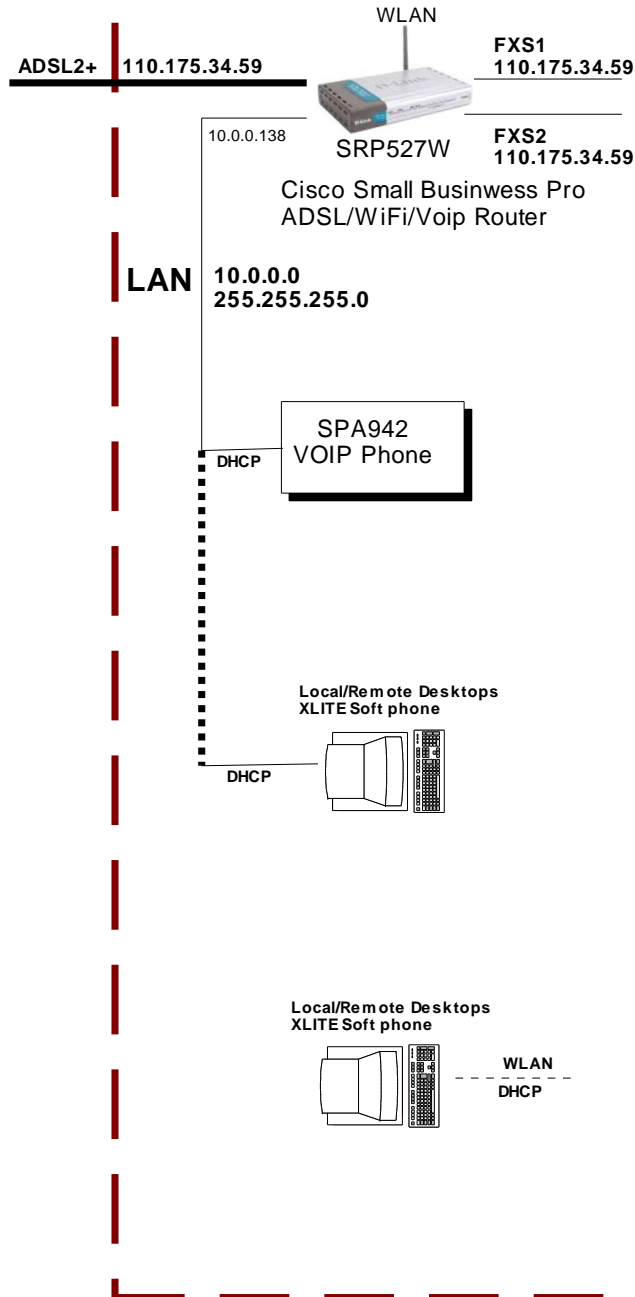

Main Office - Office interconnect via VPN

Second Office

Transmit Data/Voice Network Diagram

3/11/2012

7 Wendy Ct
Hampton Park
VIC 3976
+61 3 87878744
support@transmit.com.au

Mobile Remote Laptop - Access to Offices via VPN

Not at same time as point to point interoffice VPN
*Shrew VPN workaround to be tested