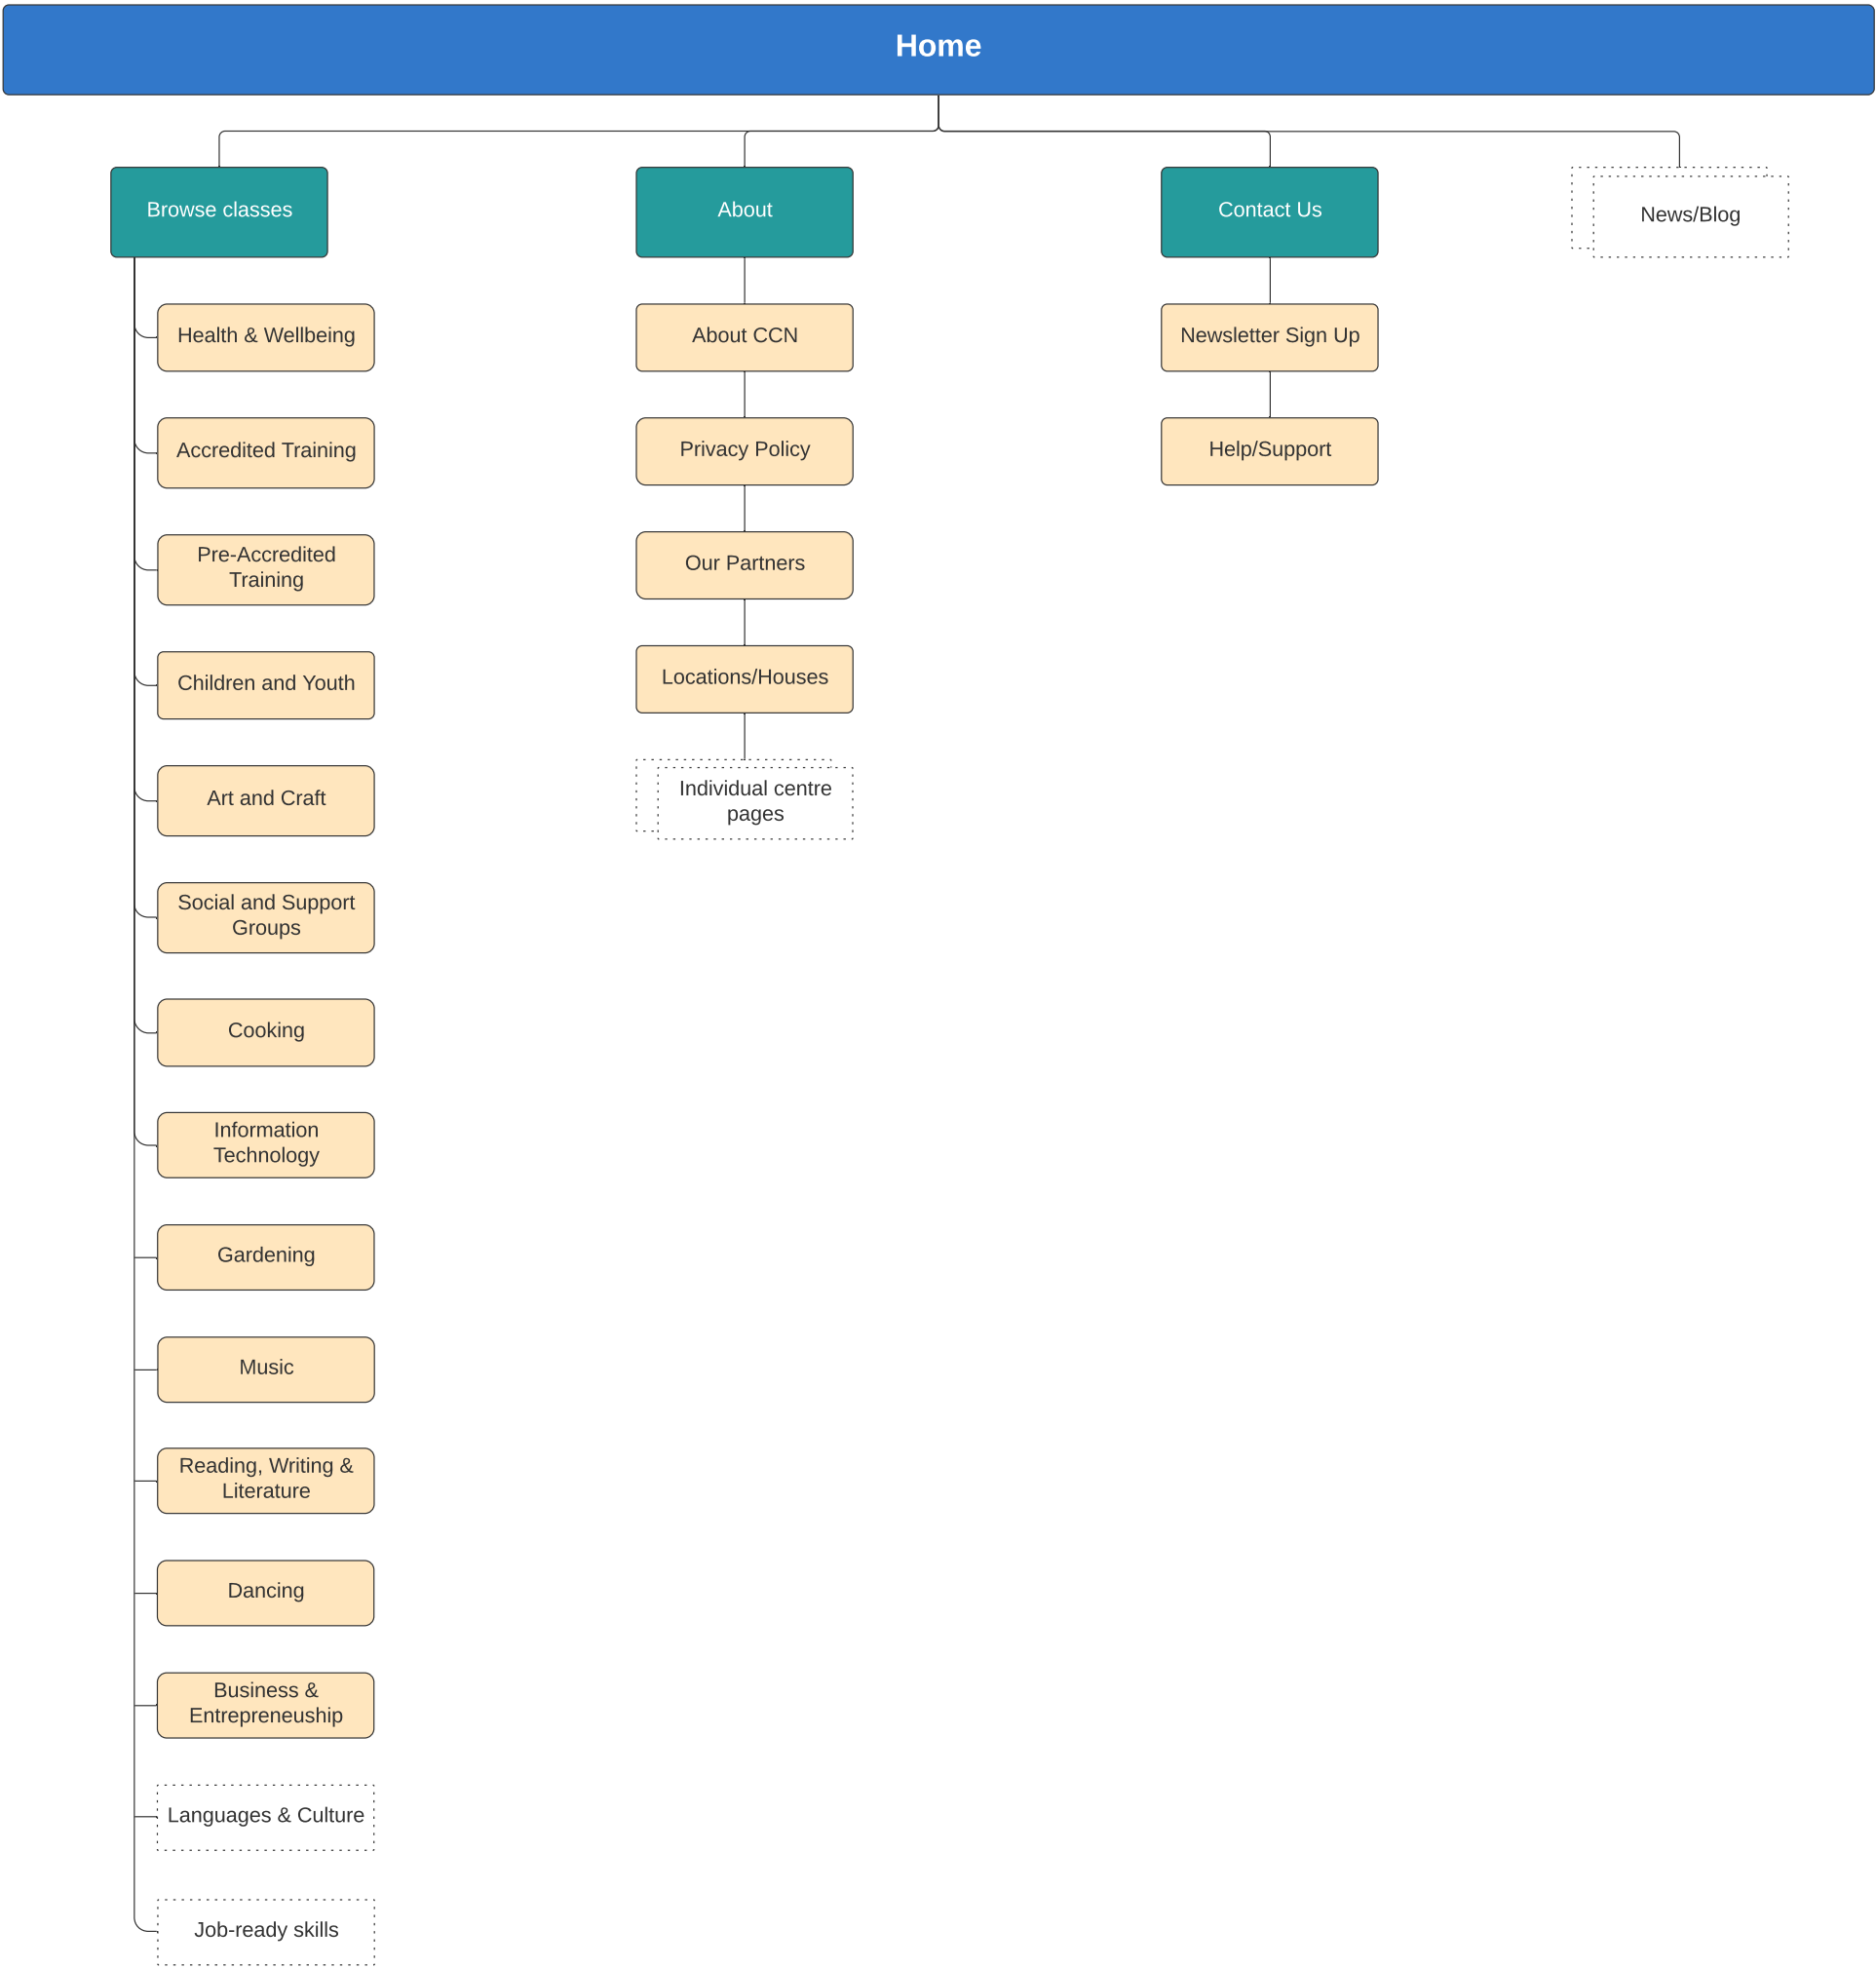

Casey Cluster Network site map  
(Proposed)

**About site maps**

Site maps show the structure of a website's content to help users or search engines navigate the site.

Using a site map will make your website more user friendly and will help you avoid duplicating content.

This site map is used to:

- Visualise the hierarchy of a website's pages.
- Prioritise what is important content to feature on a website.
- Map out future pages to build on a website.

**Legend**

- Homepage
- Main navigation
- Secondary page
- Secondary group of pages
- Future page
- Future group of pages