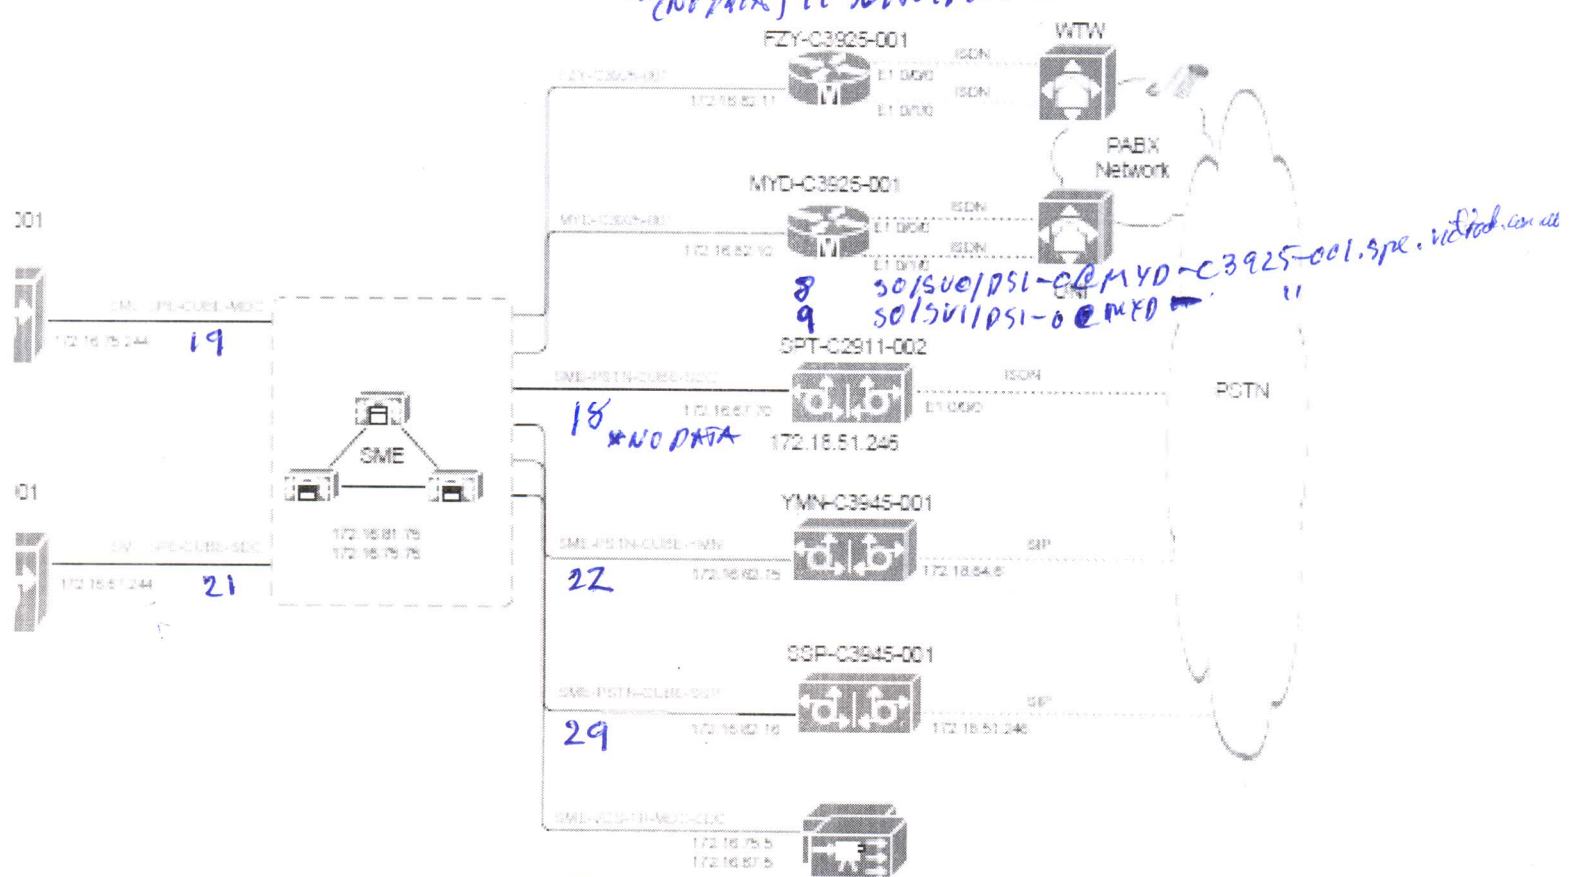

ZAT-03925-001 172.31.255.90
SPT-03925-001

(Copy log X in clark)

ISDN

10.211.19.10

10.211.19.9

10.211.19.15

10.211.19.75

172.28.17.1

172.28.17.2

Centerside bridge (mapped to extn 399999)
 ORION CFB-SOB1
 ESTARON CFB-2

- 7 SME-CUBE-TR-MDC 11300701
- 12 SME-CUBE-TR-SDC 11301201
- 30 SME-WEBEX-APPHA-SPT 11303801
- 31 SME-WEBEX-APPHA-ZAT 11309101

33 webex-impants-calls. 113333325

(NO DATA) 10 SOLSU/DSTO@FZY-C3925-001.spe.vidtrk.com.au
 11 SOLSU/DSTO@ " "

- NO DATA # 1st + 2nd 2/2011
- SME 20 SME-WEBEX-APPHA-SPT
 - SME 31 SME-WEBEX-APPHA-ZAT
 - SME 18 SME-PSTN-CUBE-SDC
 - SME 7 SME-CUBE-TR-MDC
 - SME 12 SME-CUBE-TR-SDC
 - SME 20 SME-VES-TR-MDC-SDC
 - SME 11 (creation)
 - VRT 4 TR-VLAN-SUB
 - VRT 6 TR-VLAN-CON
 - VLP 32 TR-VLAN-PUB
 - VLP 32 TR-VLAN-PUB
 - VLP 32 TR-VLAN-PUB
 - VLP 32 TR-VLAN-PUB
 - VLP 41 VIDCFB-MDC-CUBE
 - VLP 41 VIDCFB-MDC-CUBE
 - VRT 5 TR-CUBE-SUB