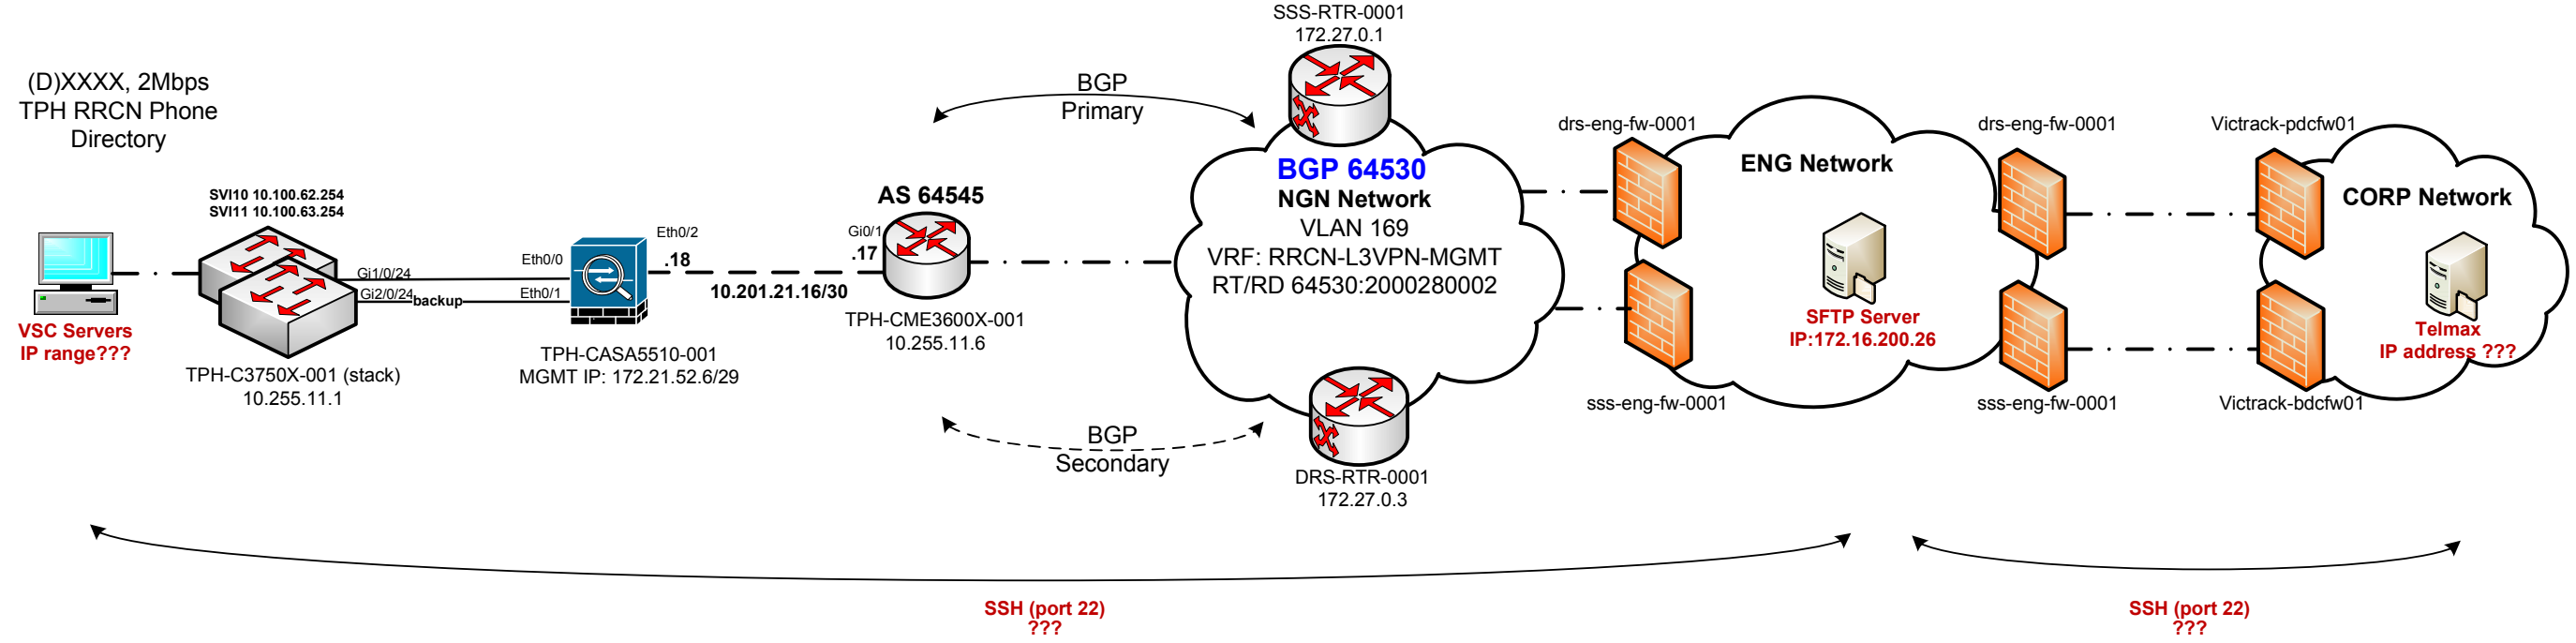

RRCN Telephone Directory at TPH

SSH (port 22) ???

SSH (port 22) ???

Revision By	Rev.	Date	Description / VQSM Job
SGK	1.0	14/11/2013	New Drawing

Project/Customer: RRCN Network	VicTrack	Drawing CreationDate: 14/11/2013
Drawing Title/Service ID: RRCN Telephone Directory		Drawn By: SGK
File Name: RRCN Telephone Directory.vsd		Note: notes