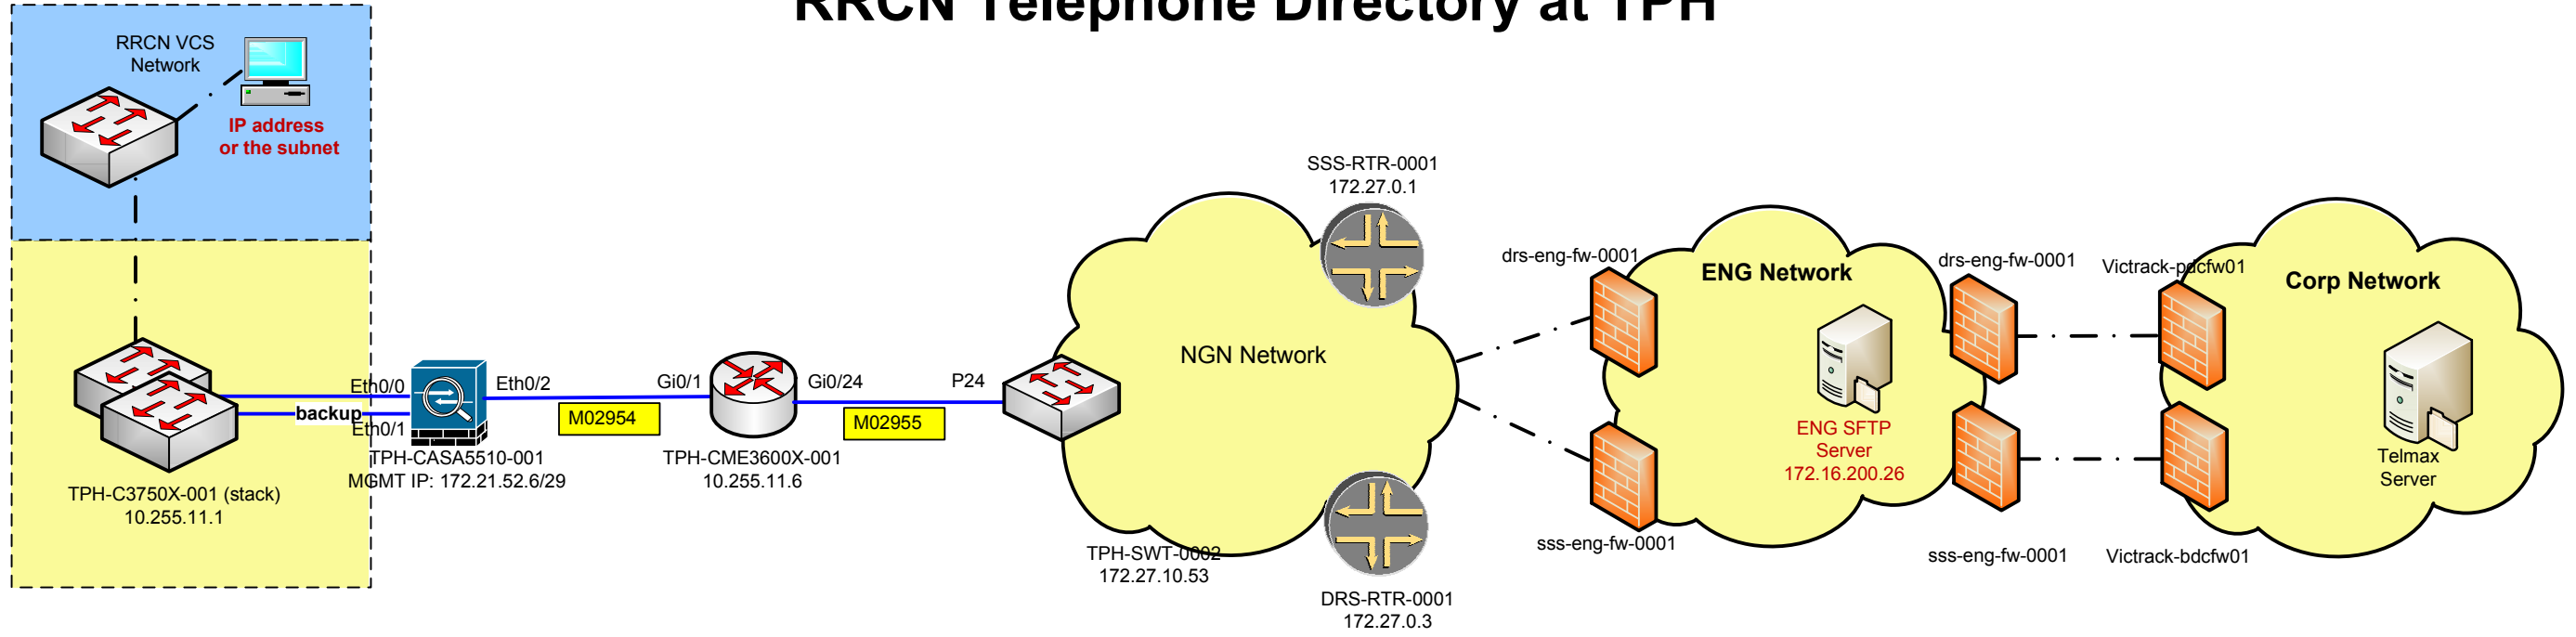

RRCN Telephone Directory at TPH

SSH (port 22) ???

SSH (port 22) ???

Revision By	Rev.	Date	Description / VQSM Job
SGK	1.0	14/11/2013	New Drawing

Project/Customer: RRCN Network	VicTrack	Drawing CreationDate: 14/11/2013
Drawing Title/Service ID: RRCN Telephone Directory		Drawn By: SGK
File Name: RRCN Telephone Directory.vsd		Note: notes