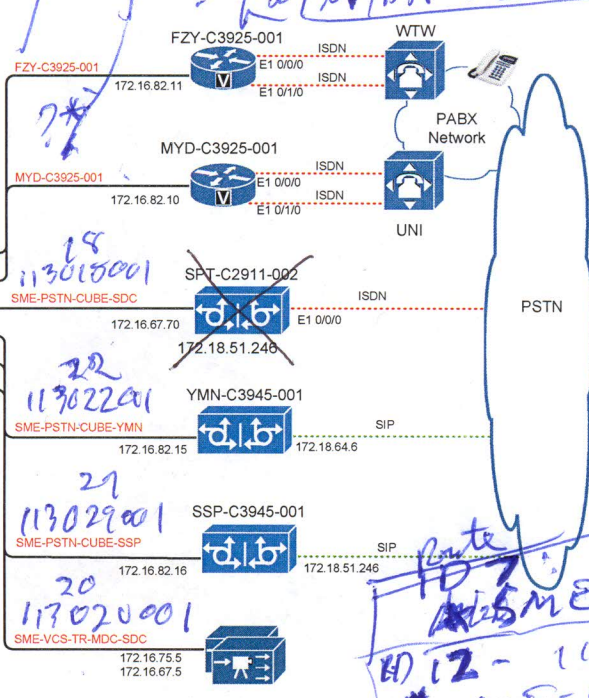

10 113011001
 20/SO/DSI-00 FZY-C3925-001.spe.victtrack.com.au
 10 113010001
 50/SO/DSI-00 FZY-C3925-001.spe.victtrack.com.au
 5 113005001
 50/SO/DSI-00 MYD-C3925-001.spe.victtrack.com.au
 9 113009001
 50/SO/DSI-00 MYD-C3925-001.spe.victtrack.com.au

ASB

113007001
 SME-CUBE-TR-MDC
 113012001
 * SME-CUBE-TR-SDC
 113030001
 SME-WEBEX-APPHA-SPT
 113031001
 SME-WEBEX-APPHA-ZAT